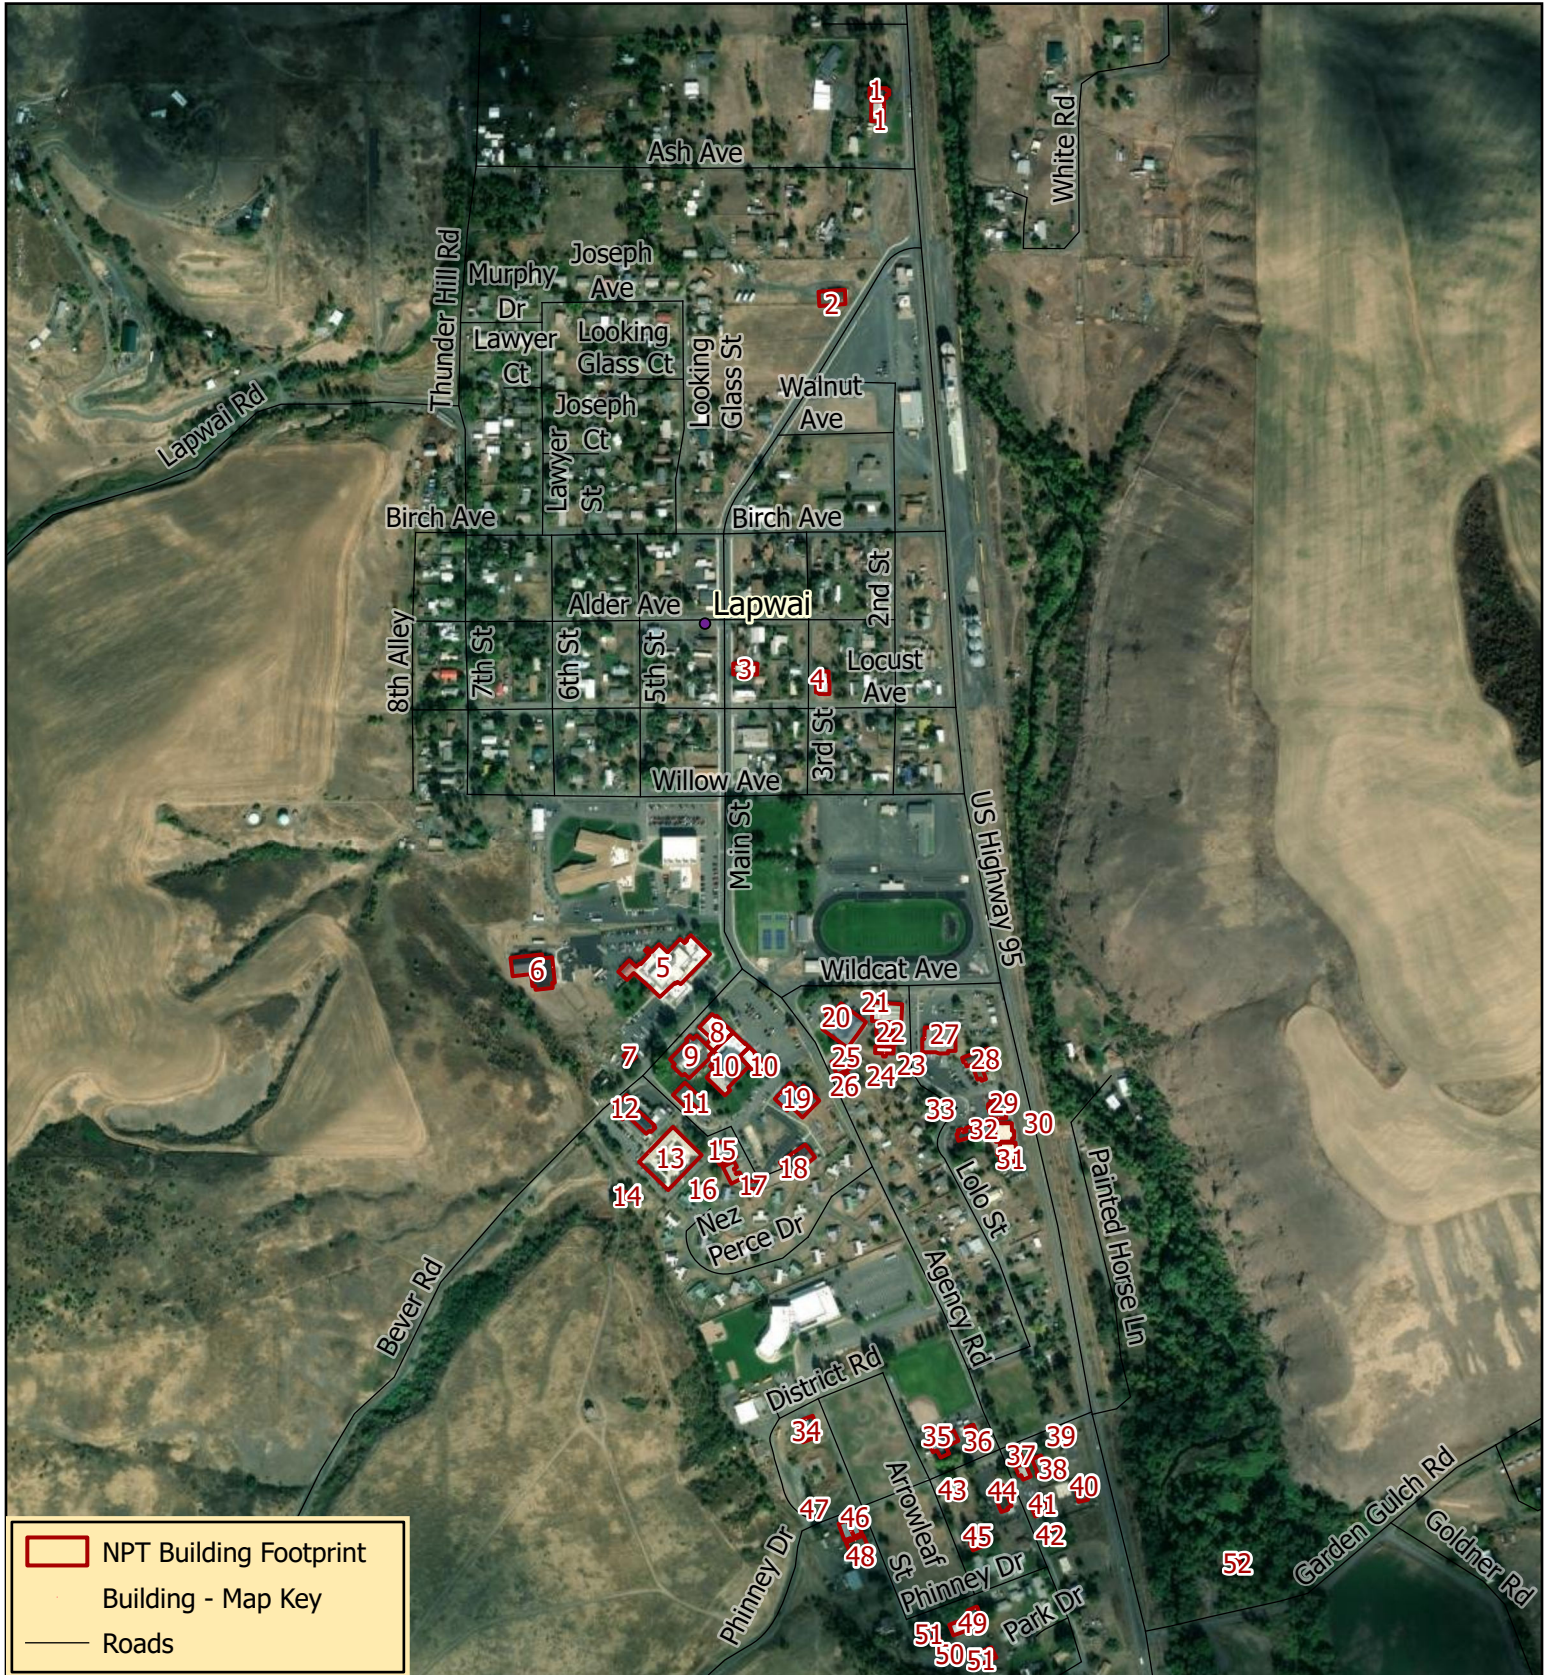

Tribal Buildings at Lapwai

Building Name	Physical Address	Map Key
Methodist Church	1052 US Highway 95 N	1
Julia Allen Hall	1052 US Highway 95 N	1
`inhimiyu'nm - My Relatives Home	230 Weeptes Dr., Lapwai, ID 83540	2
Social Services - Storage - Casket	423 Main St., Lapwai, ID 83540	3
Presbyterian Church	243 Locust Ave., Lapwai, ID 83540	4
NiMiiPuu Health	111 Bever Rd., Lapwai, ID 83540	5
Assisted Living Facility	130 Main St., Lapwai, ID 83540	6
DTS Storage	207 Bever Rd., Lapwai ID, 83540	7
Main Tribal Office, NPTEC, Support Staff, OLC	100 Agency Rd., Lapwai, ID 83540	8
Veterans Memorial Building - ED, Finance, DTS	120 Bever Rd., Lapwai, ID 83540	9
Pi-Nee-Waus Community Center / Gym	102 Agency Rd., Lapwai, ID 83540	10
Pi-Nee-Waus HR, TERO	102 Agency Rd., Lapwai, ID 83540	10
NPTHA	125 Veterans Dr., Lapwai, ID 83540	11
Tribal Law Enforcement	210 Bever Rd., Lapwai, ID 83540	12
Chief Joseph Complex / Senior Citizens	220 Bever Rd., Lapwai, ID 83540	13
Canoe Site	224 Bever Rd., Lapwai, ID 83540	14
Water Resources	140 Veterans Dr., Lapwai, ID 83540	15
Forestry	146 Veterans Dr., Lapwai, ID 83540	16
Forestry Annex	150 Veterans Dr., Lapwai, ID 83540	17
Senior Citizens Wellness Extension	160 Veterans Dr., Lapwai ID 83540	18
Boys & Girls Club	104 Agency Rd., Lapwai, ID 83540	19
Phinney Building - BIA, Land Servies, Credit	95 Agency Rd., Lapwai, ID 83540	20
Tribal Court - Probation, Public Defender	222 Wildcat Ave., Lapwai, ID 83540	21
Fisheries Office Modulars - Administration	124 Lolo St., Lapwai, ID 83540	22
Fisheries Office Modulars - Fish Production	128 Lolo St., Lapwai, ID 83540	23
Fisheries Office Modulars -- Trout Pond / Harvest	132 Lolo St., Lapwai, ID 83540	24
Prosecutor Modular - District Attorney's Office	123 Agency Rd., Lapwai, ID 83540	25
uuyitki'mti - Women's Outreach	133 Agency Rd., Lapwai, ID 83540	26
USDA Food & Nutrition - Commodity Foods	121 Lolo St., Lapwai, ID 83540	27
J. Herman Reuben Building	163 Lolo St., Lapwai, ID 83540	28
Early Childhood Development - Lapwai	165 Lolo St., Lapwai, ID 83540	29
Early Childhood Development - Lapwai	167 Lolo St., Lapwai, ID 83540	30
Early Childhood Development - Admin	169 Lolo St., Lapwai, ID 83540	31
Early Childhood Development - Lapwai	171 Lolo St., Lapwai, ID 83540	32
Early Childhood Development - Kitchen	173 Lolo St., Lapwai, ID 83540	33
Boards And Commissions	328 Arrowleaf St., Lapwai, ID 83540	34
Education Admin / Vocational Rehab / Adult Ed	375 Beargrass St., Lapwai, ID 83540	35
Social Services - TANF	378 Agency Rd., Lapwai, ID 83540	36
Social Services Interview Building (House #19)	413 Agency Rd., Lapwai, ID 83540	37
Social Services - Financial Assistance (House #20)	417 Agency Rd., Lapwai, ID 83540	38
Children's Home	228 Parade Ave., Lapwai, ID 83540	39
init Home - Youth Home	447 Agency Rd., Lapwai, ID 83540	40
Communications (House #22)	441 Agency Rd., Lapwai, ID 83540	41
Child Support Enforcement (#23) - Law & Order	453 Agency Rd., Lapwai, ID 83540	42
Nez Perce Language (House #9)	415 Beargrass St., Lapwai, ID 83540	43