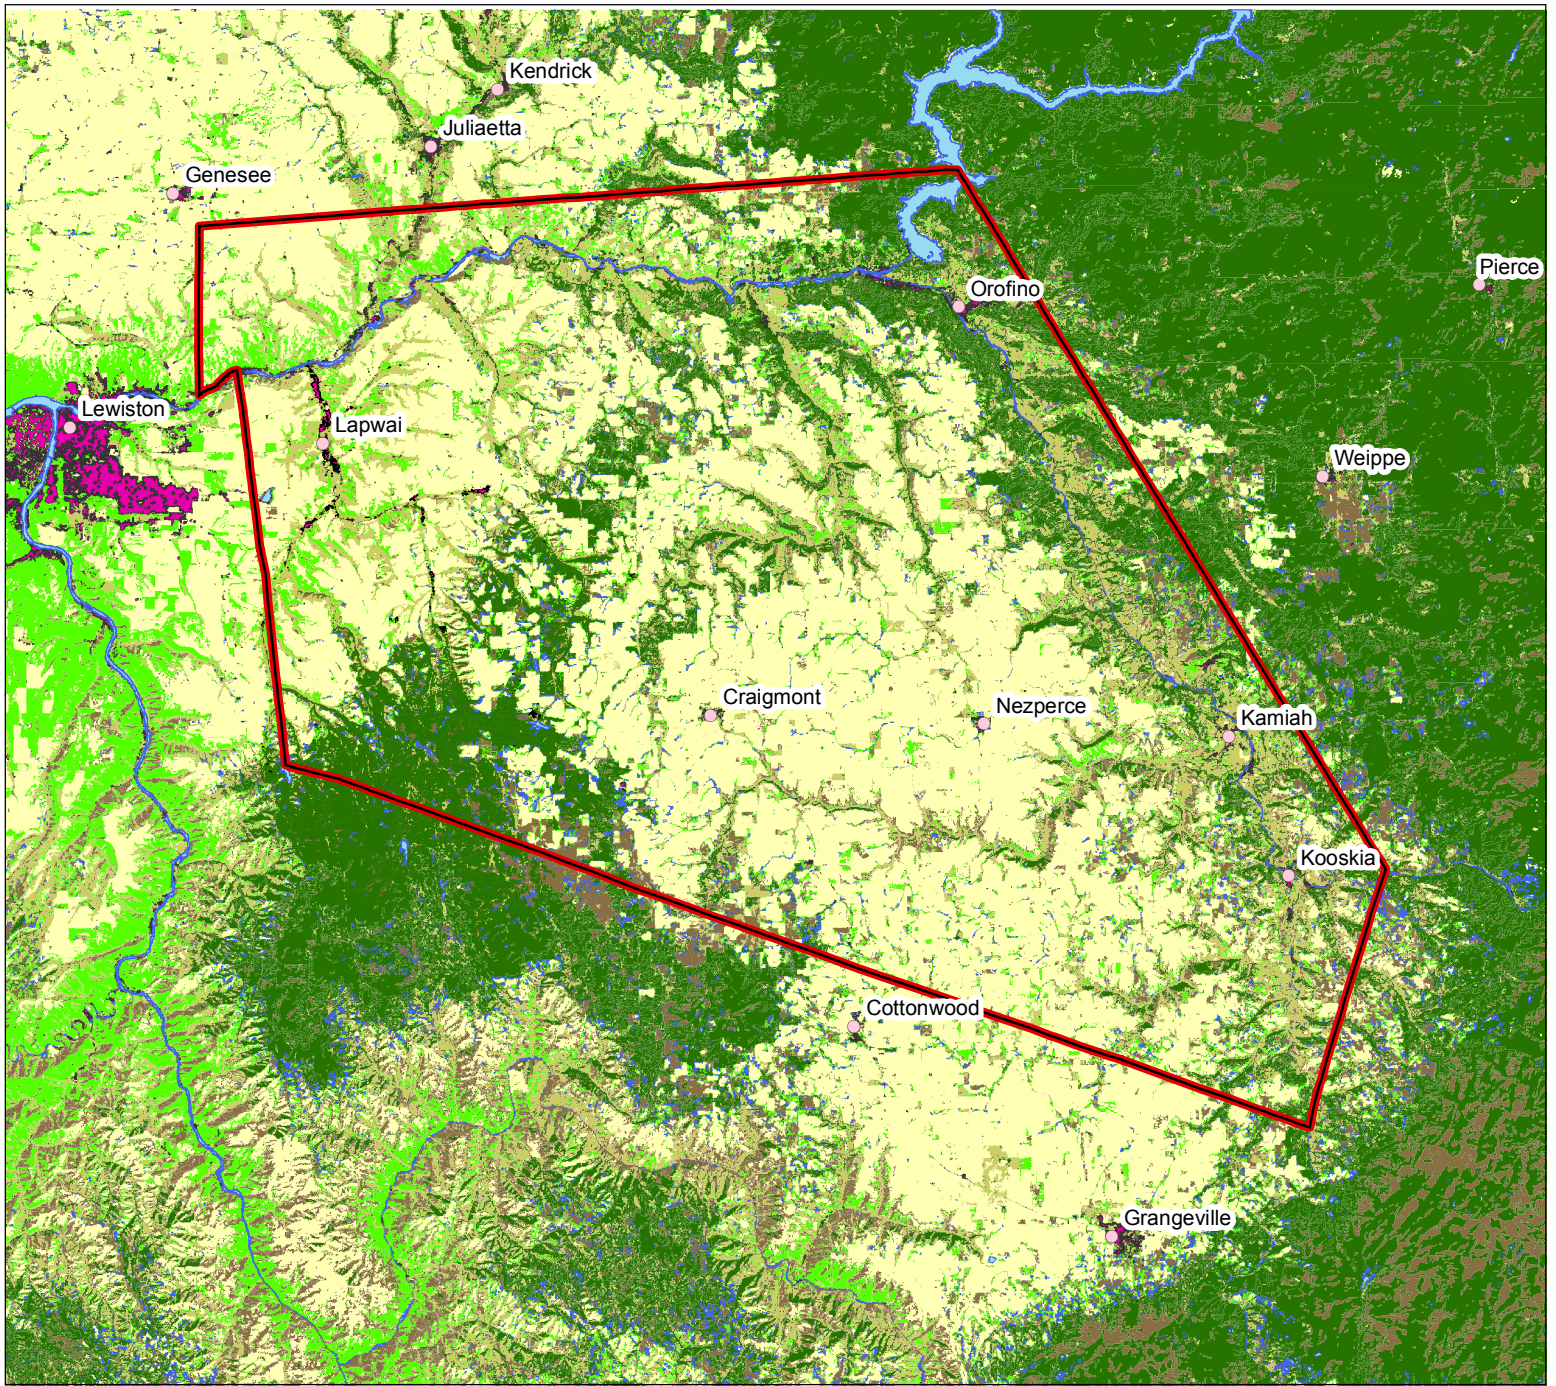

# Land Cover

## Land Cover

○ Towns	Brush/Schrub
▭ Nez Perce Reservation	Forest
<b>Lapwai Land Cover</b>	Grassland
<b>Land Cover</b>	Urban
Agriculture	Water
Bare Rock/Soil	Wetland

Map composed from various GIS layers. This map was developed for the Nez Perce Tribe. The map is not survey accurate, and to be used for visual purposes only. Map was created by Nez Perce Tribe Land Services division. All rights reserved.