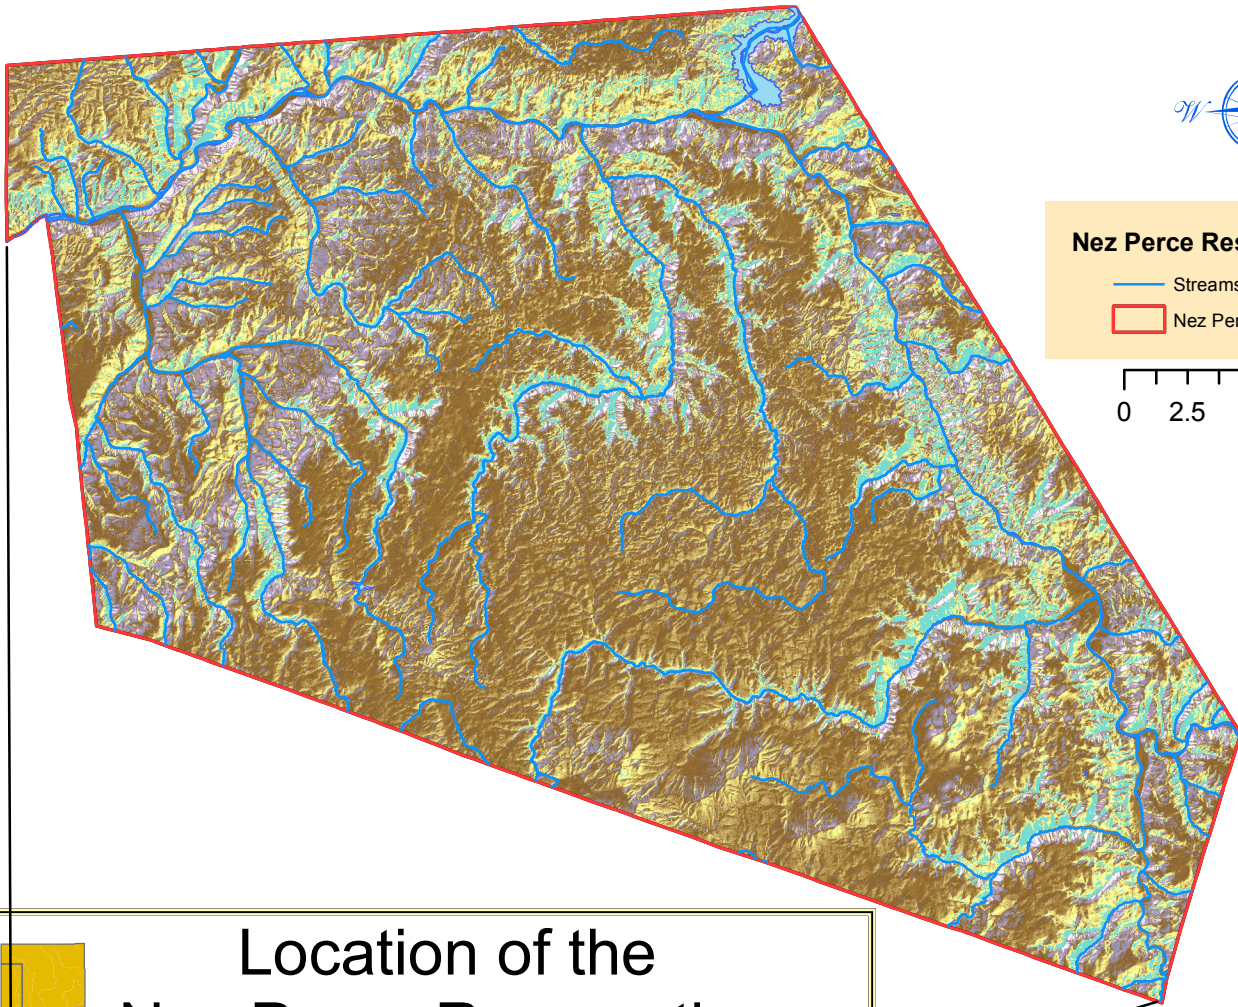

# The Nez Perce Reservation

### Nez Perce Reservation Legend:

-  Streams
-  Nez Perce 1863 Reservation

## Location of the Nez Perce Reservation in the state of Idaho

### State of Idaho Legend:

-  Idaho
-  Nez Perce 1863 Reservation
-  County boards

Map composed from various GIS layers. This map was developed for the Nez Perce Tribe. The map is not survey accurate, and to be used for visual purposes only. Map was created by Nez Perce Tribe Land Services division. All rights reserved.